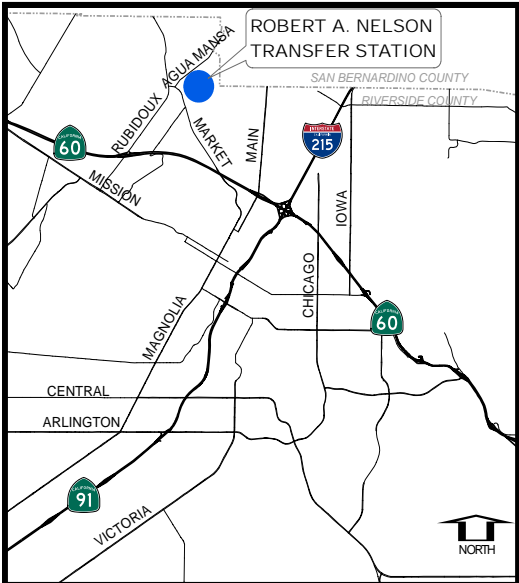

Burrtec

Robert A. Nelson Transfer Station

Location:
1830 Agua Mansa Road
Riverside, CA 92501

Directions:

From East (60 Fwy.): Proceed west on the 60 Fwy. exit Market Street north. Continue north on Market Street to Agua Mansa Road, turn right. The facility is on the right side of Agua Mansa Road.

From West (60 Fwy.): Proceed east on the 60 Fwy. exit Rubidoux Blvd. north. Continue north on Rubidoux Blvd. to Market Street east. Proceed east on Market Street to Agua Mansa Road, turn left. The facility is on the right side of Agua Mansa Road.