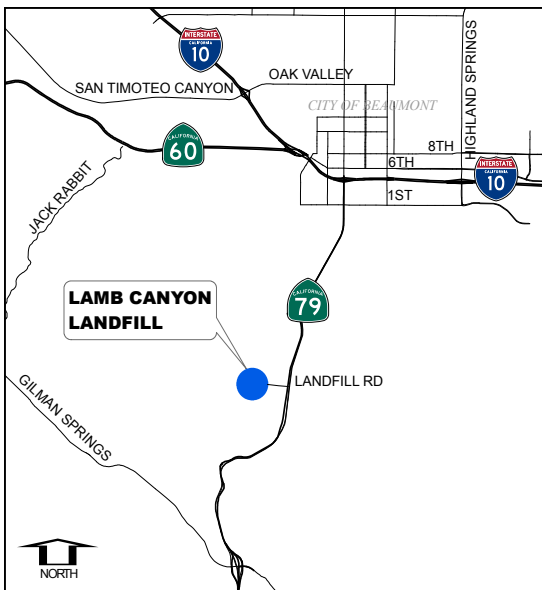

Household Hazardous Waste Collection Event

NOTE: Event may be cancelled due to rain, snow or excessive winds or other hazardous conditions as determined by County.

Location: Lamb Canyon Sanitary Landfill
16411 Lamb Canyon Road
Beaumont, CA 92223

Directions:

Proceed west on I-10, exit Hwy 79 south (Beaumont Avenue). Go south to Lamb Canyon Landfill Road and turn west into landfill.

From Hwy 60, travel east, and merge with I-10 east, exit at Beaumont Avenue (Hwy 79). Turn south. Go south to Lamb Canyon Landfill Road and turn west into landfill.

From Gilman Springs Road/State Street in San Jacinto, turn north onto Hwy 79. Proceed to Lamb Canyon Landfill Road and turn west into landfill.

- ✓ **Household Hazardous Waste Only-No Business Waste**
- ✓ **Each load shall not exceed 5 gallons of liquid waste or a total of 50 pounds—Multiple trips are allowed**
- ✓ **Containers shall be marked and secured to prevent leaks**
- ✓ **Containers holding gasoline will not be returned**